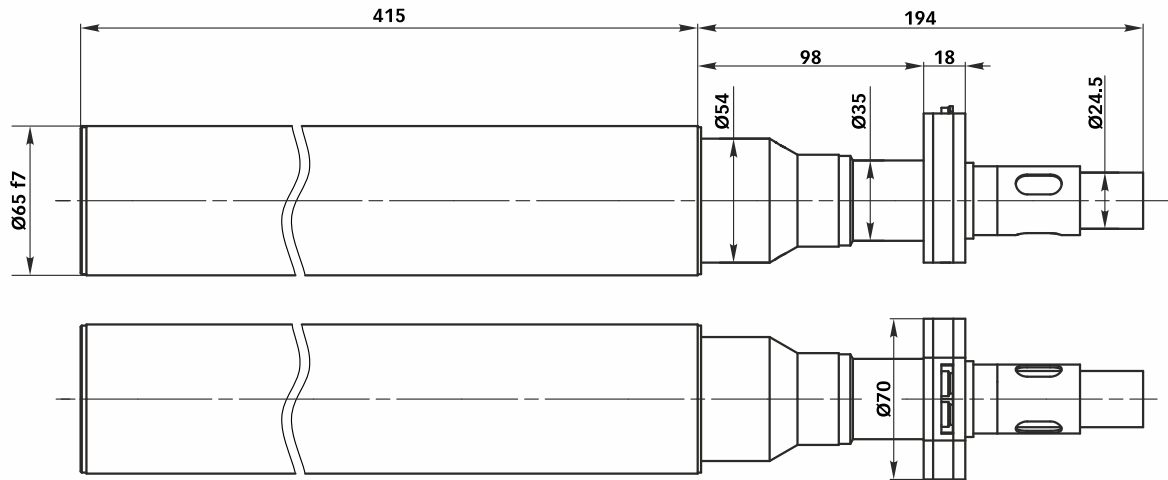

# 225 208 Collimator K500/65 SW

**MÖLLER-WEDEL OPTICAL**  
INTERNATIONAL