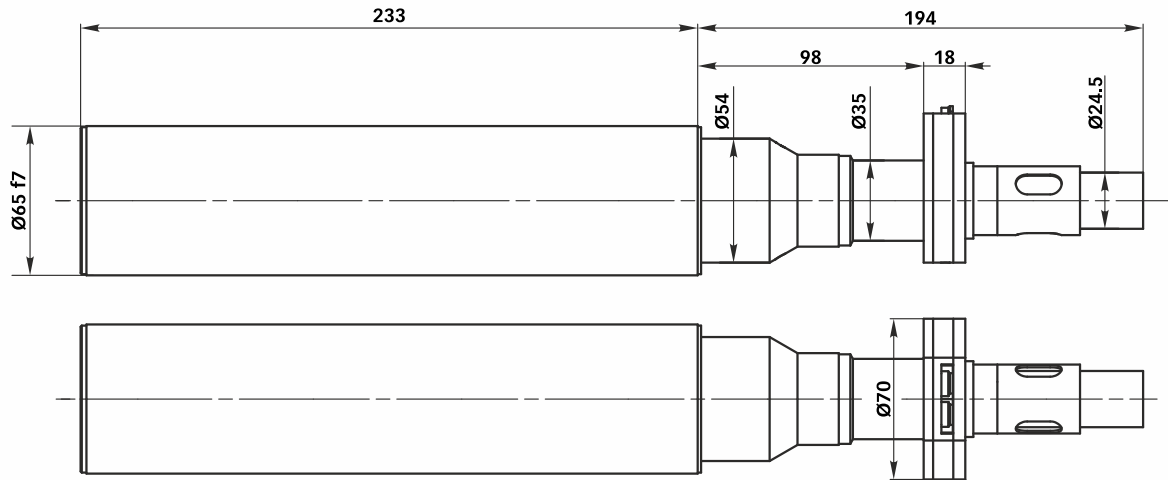

225 207 Collimator K300/65 SW

MÖLLER-WEDEL OPTICAL
INTERNATIONAL