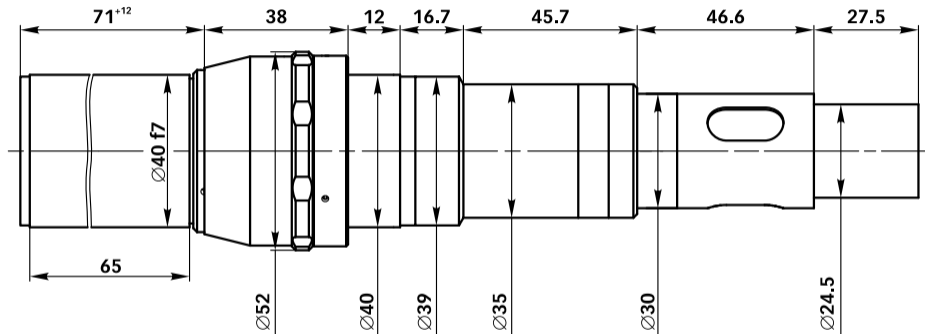

# 225 502 Collimator KV90/40/+12

**MÖLLER-WEDEL OPTICAL**  
INTERNATIONAL