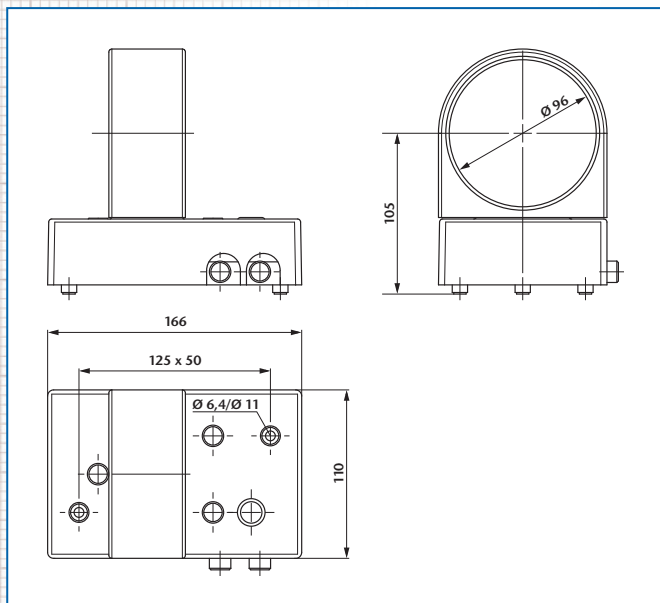

ACCESSORIES

MIRRORS

MIRROR D100

Ord.-No.	Description
223 221	Mirror D100/adjustable, double sided, 2"

MIRROR IN MOUNT

Ord.-No.	Description
223 260	Mirror in mount/one-sided
223 262	Mirror in mount/double-sided, 2"

Ord.-No.	Description
223 210	Mirror D63/adjustable, permanent magnetic clamp