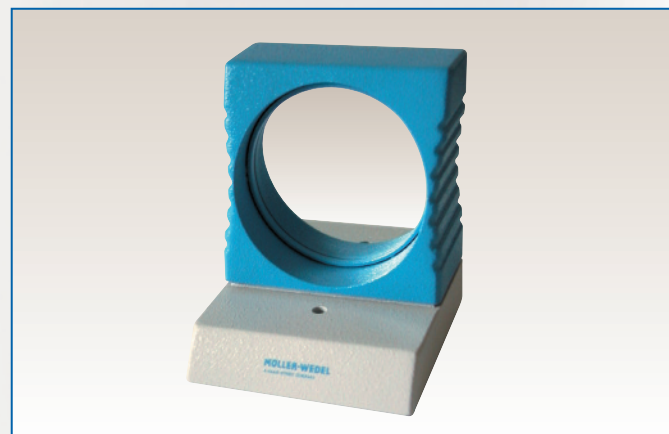

ACCESSORIES

MIRRORS

MIRROR D100

Ord.-No.	Description
223 221	Mirror D100/adjustable, double sided, 2"

MIRROR IN MOUNT

Ord.-No.	Description
223 260	Mirror in mount/one-sided
223 262	Mirror in mount/double-sided, 2"

Ord.-No.	Description
223 210	Mirror D63/adjustable, permanent magnetic clamp