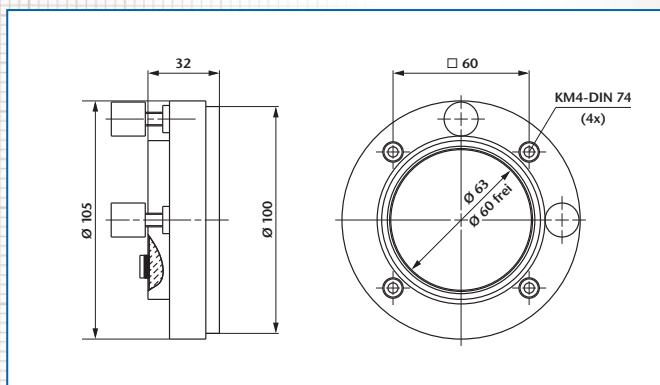

ACCESSORIES

MIRRORS

MIRROR D100

Ord.-No.	Description
223 221	Mirror D100/adjustable, double sided, 2"

MIRROR IN MOUNT

Ord.-No.	Description
223 260	Mirror in mount/one-sided
223 262	Mirror in mount/double-sided, 2"

Ord.-No.	Description
223 210	Mirror D63/adjustable, permanent magnetic clamp