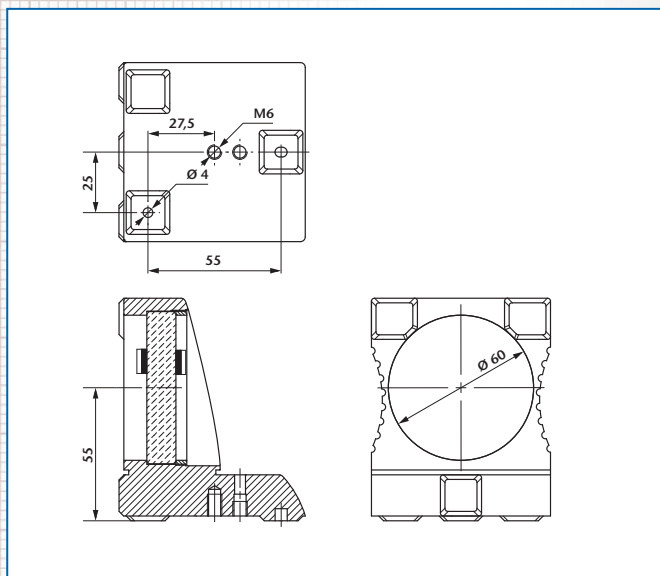

ACCESSORIES

MIRRORS

MIRROR D100

Ord.-No.	Description
223 221	Mirror D100/adjustable, double sided, 2"

MIRROR IN MOUNT

Ord.-No.	Description
223 260	Mirror in mount/one-sided
223 262	Mirror in mount/double-sided, 2"

Ord.-No.	Description
223 210	Mirror D63/adjustable, permanent magnetic clamp