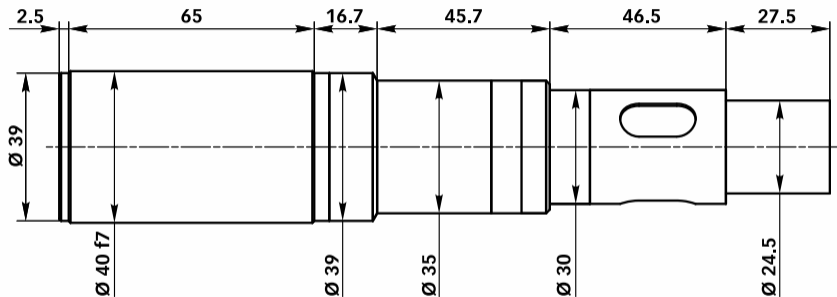

225 004 Collimator K50/40

MÖLLER-WEDEL OPTICAL
INTERNATIONAL