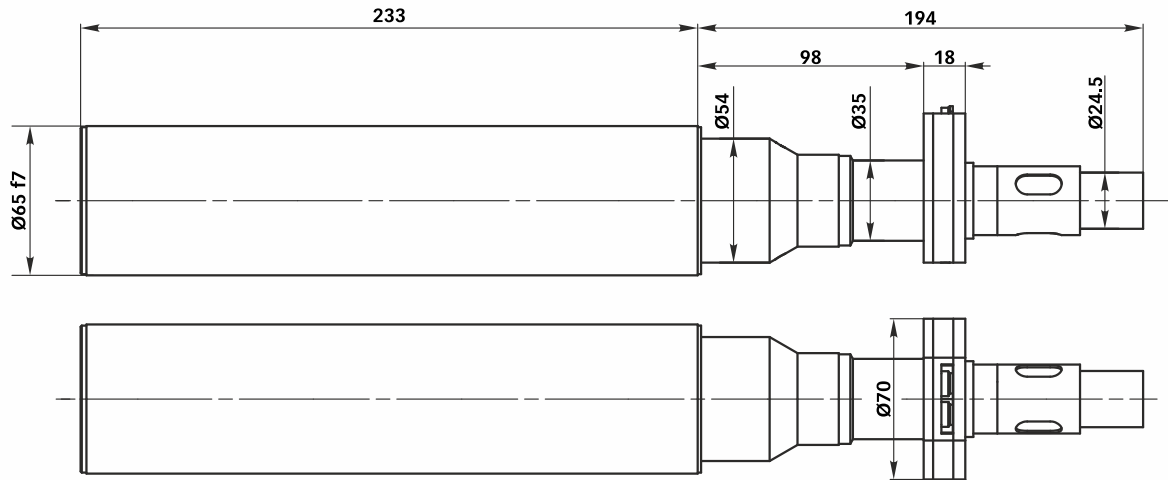

225 209 Collimator K500T/65 SW

MÖLLER-WEDEL OPTICAL
INTERNATIONAL