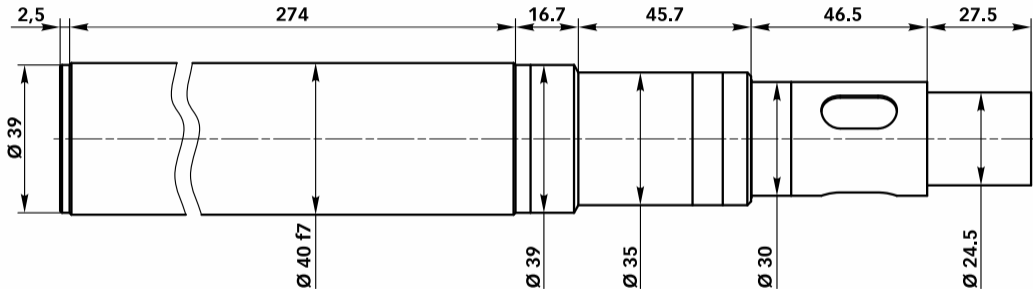

225 008 Collimator K300/40

MÖLLER-WEDEL OPTICAL
INTERNATIONAL